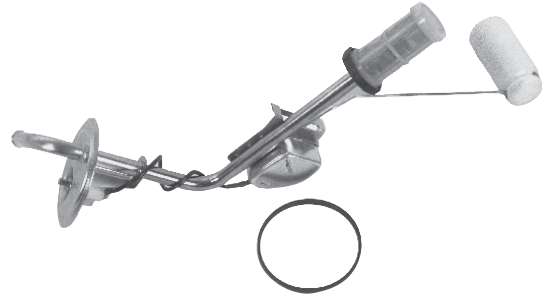

T04

1969 Fuel Sender All Engines w/ Gasket, No locking Ring