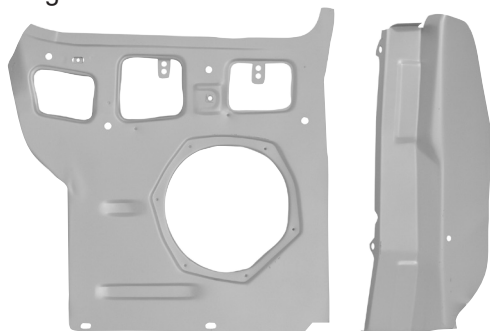

3625PWT

1969-70 Inner Pillar / Kick Panel w/ Post, 2 Pcs., LH, Weld Through Primer

3625NWT