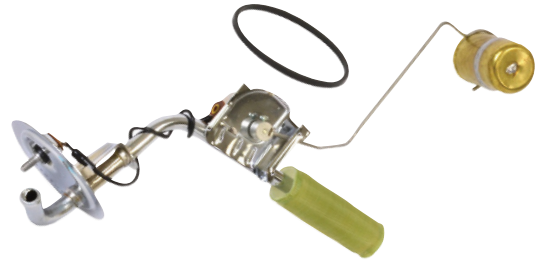

T03A

1967-68 Fuel Sender, Stainless All Engines