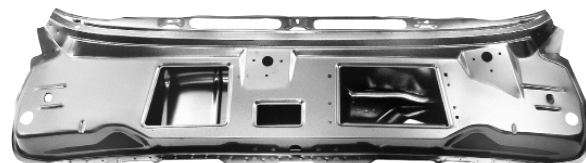

3648JWT **NEW**

1969-70 Cowl Grille Assembly, Weld Through Primer