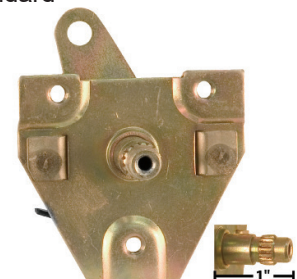

D3620 NEW
1967-68 Door Handle Control Relay, RH, Standard

D3621 NEW
1967-68 Door Handle Control Relay, LH, Standard

D3621