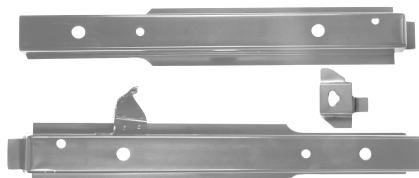

Floor Pans & Components

3631ZDWT NEW

1969-70 Firewall to Floor Pan Supports, Weld Through Primer, Fastback / Coupe