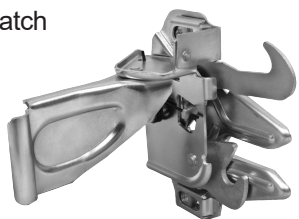

## Hoods & Components

**3843 NEW**

1970 Hood

**DYNACORN EXCLUSIVE!**

**M3530C NEW**

1967-68 Hood Latch

**M3544X NEW**

1967-70 Hood Hinge, RH,