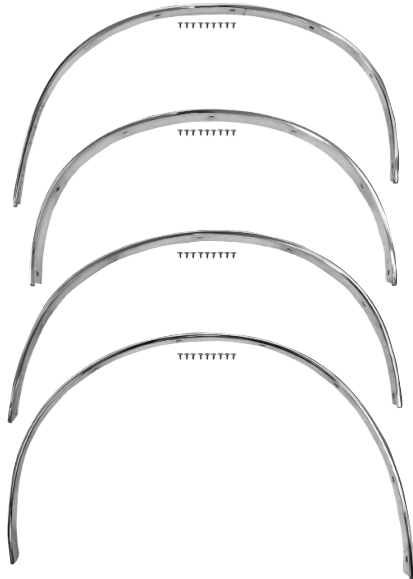

MERCURY COUGAR

Wheel Opening Moldings

M3800 **NEW**

1967-68 Wheel Opening Molding, Set of 4, OE Style