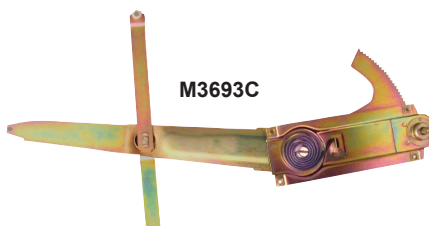

M3693D **NEW**

1968 Window Regulator, LH