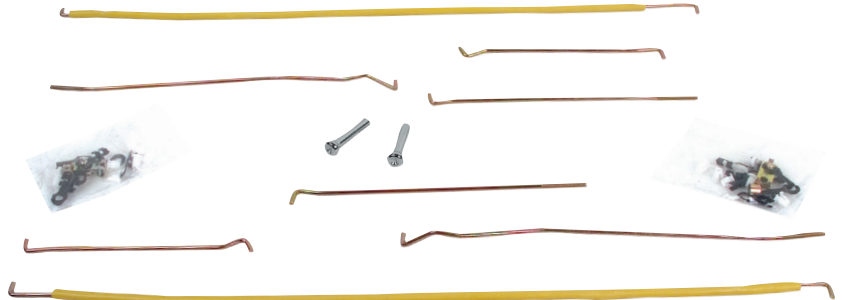

## Door Hardware & Accessories

**M3616C NEW**  
1967-68 Door Latch, RH

**M3616D NEW**  
1967-68 Door Latch, LH

M3616C

**3640ZC NEW**  
1967-68 Door Latch Control Rod, Set

**M3616E NEW**  
1969-70 Door Latch, RH