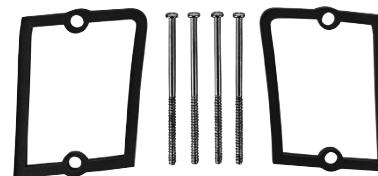

## Glass, Weatherstrip & Seals

**M3840 NEW**  
1969-70 Weather Strip Retainer, RH,  
w/ Clips

**M3841 NEW**  
1969-70 Weather Strip Retainer, LH,  
w/ Clips

M3840

**3607A NEW**  
1967-68 Quarter Glass Seal, RH