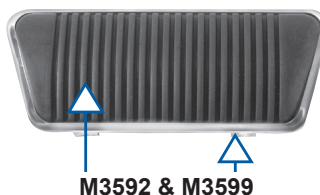

M3592 **NEW**

1967 Brake Pedal Pad, Automatic Transmission