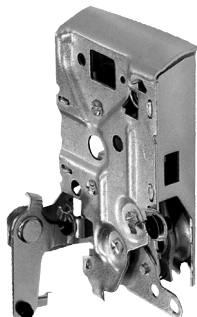

M3616J NEW
1971-73 Door Latch, RH

M3616K NEW
1971-73 Door Latch, LH

M3616J

M3546
1967-70 Door Striker Set, Zinc Plated w/ Shim