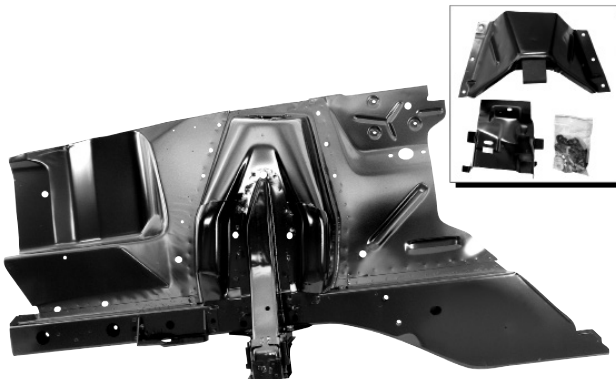

3630U **NEW**

1969-70 Complete Shock Tower & Apron Assembly, LH

3630ZC **NEW**

1971-73 Shock Tower Cap,
Painted

3630ZD **NEW**

1971-73 Shock Tower Cap,
Chrome

3631D **NEW**

1967-70 Shock Tower Cap,
Painted

3631F **NEW**

1967-70 Shock Tower Cap,
Chrome