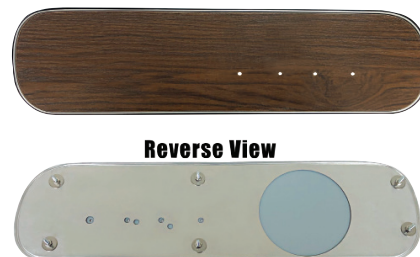

3825 NEW

1969-70 Dash Insert, Wood Grain, STD w/o Logo

DYNACORN EXCLUSIVE!