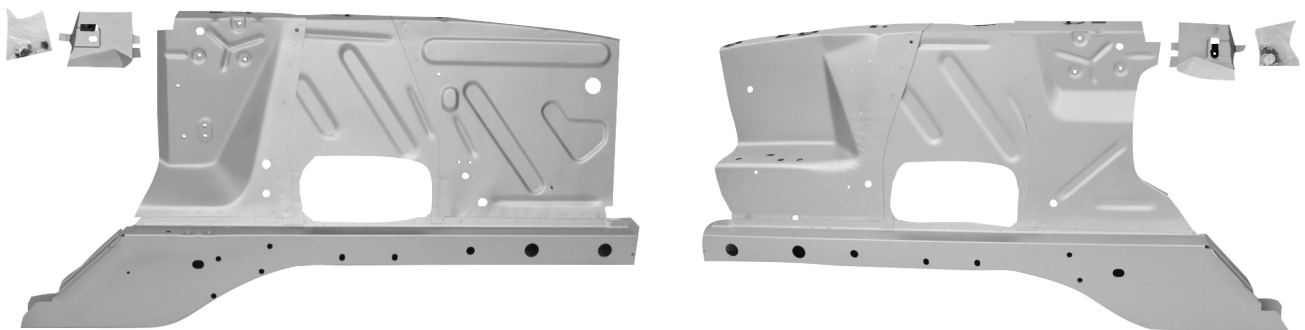

Shock Towers & Components

3630SX **NEW**

1967-68 Front Apron Assembly w/o Shock Towers