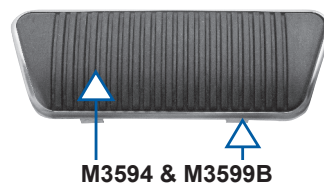

M3594 **NEW**

1968-73 Drum Brake Pedal Pad, Automatic Transmission