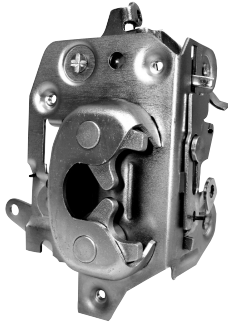

Door Hardware & Accessories

M3616C NEW
1967-68 Door Latch, RH

M3616D NEW
1967-68 Door Latch, LH

M3616C

3640ZC NEW
1967-68 Door Latch Control Rod, Set