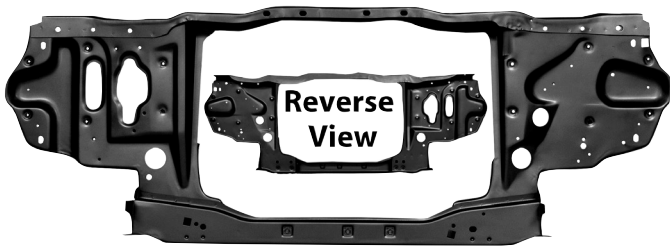

3640J **NEW**

1971-73 Radiator Support, EDP Coating