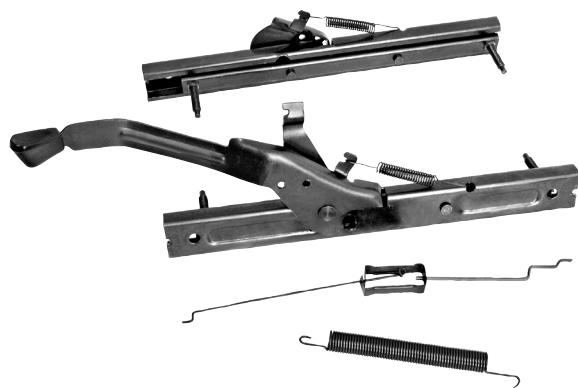

3641Y **NEW**

1967-68 Seat Track Assembly, RH=LH