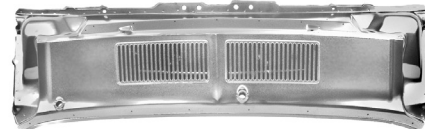

MERCURY COUGAR

Cowl & Pillar Panels

3625R **NEW**

1971-73 Pillar / Kick Panel, RH

3625S **NEW**

1971-73 Pillar / Kick Panel, LH

3625NWT

1969-70 Inner Pillar / Kick Panel w/ Post, 2 Pcs., RH, Weld Through Primer

3625PWT

1969-70 Inner Pillar / Kick Panel w/ Post, 2 Pcs., LH, Weld Through Primer

3820

1967-68 Cowl Panel / Grille Assembly

DYNACORN EXCLUSIVE!

3648JWT **NEW**

1969-70 Cowl Grille Assembly, Weld Through Primer

3648HWT **NEW**

1967-68 Cowl Grille Assembly, Weld Through Primer

3648E

1967-68 Lower Cowl Panel

3648KWT **NEW**

1969-70 Upper Cowl Panel w/ Brackets, Weld Through Primer