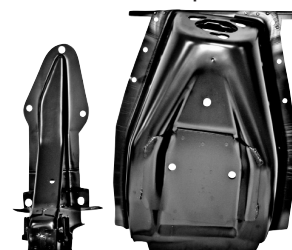

3631U **NEW**

1967-68 Shock Tower Replacement, LH

3631T