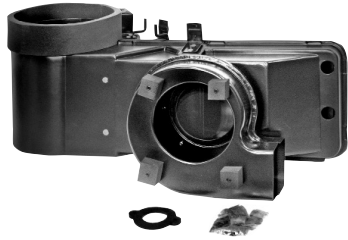

MERCURY COUGAR

Heating / Cooling Components

M3517 **NEW**

1967-68 Heater Box w/ Gasket Kit & Clips