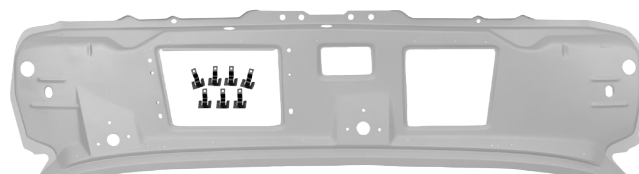

3648KWT **NEW**

1969-70 Upper Cowl Panel w/ Brackets, Weld Through Primer