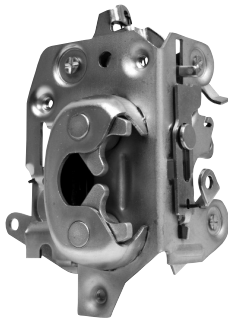

M3616E NEW
1969-70 Door Latch, RH

M3616F NEW
1969-70 Door Latch, LH

M3616E

M3546A
1967-70 Door Striker Set, Stainless