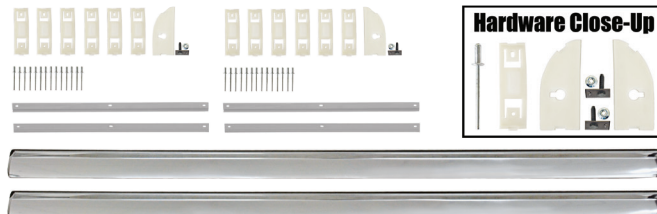

M3830

1970 Rocker Panel Molding, Pair, w/ Clips STD