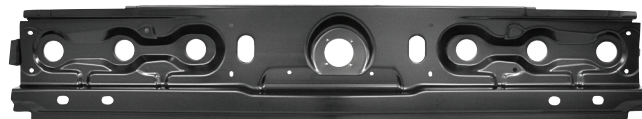

Tail Lamp Panel & Components

3849B NEW
1967-68 Tail Lamp Panel
DYNACORN EXCLUSIVE!