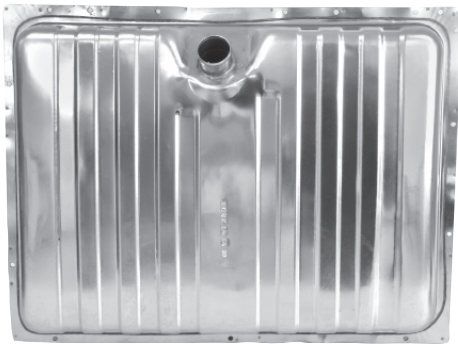

T24S **NEW**

1970 Stainless Fuel Tank, 22 Gallon w/ Drain Plug