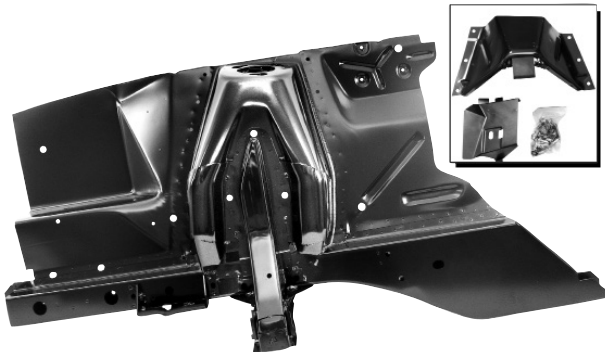

3630S **NEW**

1967-68 Complete Shock Tower & Apron Assembly, LH

3630R

3630Y **NEW**

1971-73 Complete Shock Tower & Apron Assembly, RH