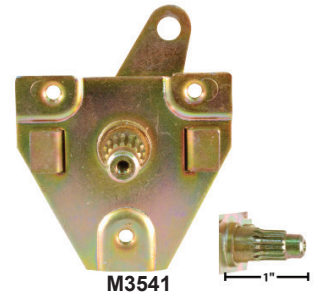

**M3616F NEW**  
1969-70 Door Latch, LH

M3616E

**M3546A**  
1967-70 Door Striker Set, Stainless

**M3540 NEW**  
1967-68 Door Handle Control Relay, RH

**M3541 NEW**  
1967-68 Door Handle Control Relay, LH

M3541