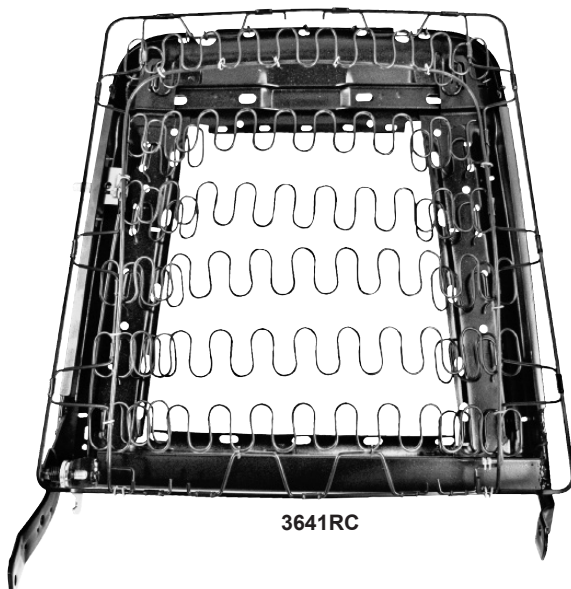

Seats & Components

3641RB **NEW**

1968 Seat Back Frame w/ Spring, RH

3641RC **NEW**

1968 Seat Back Frame w/ Spring, LH