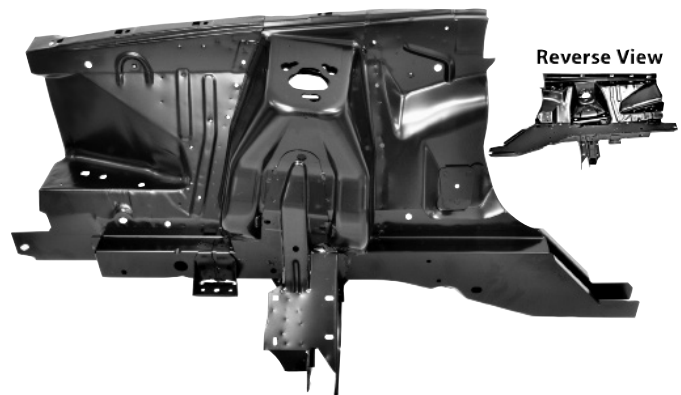

3630Z **NEW**

1971-73 Complete Shock Tower & Apron Assembly, LH

3630Y

3630T **NEW**

1969-70 Complete Shock Tower & Apron Assembly, RH